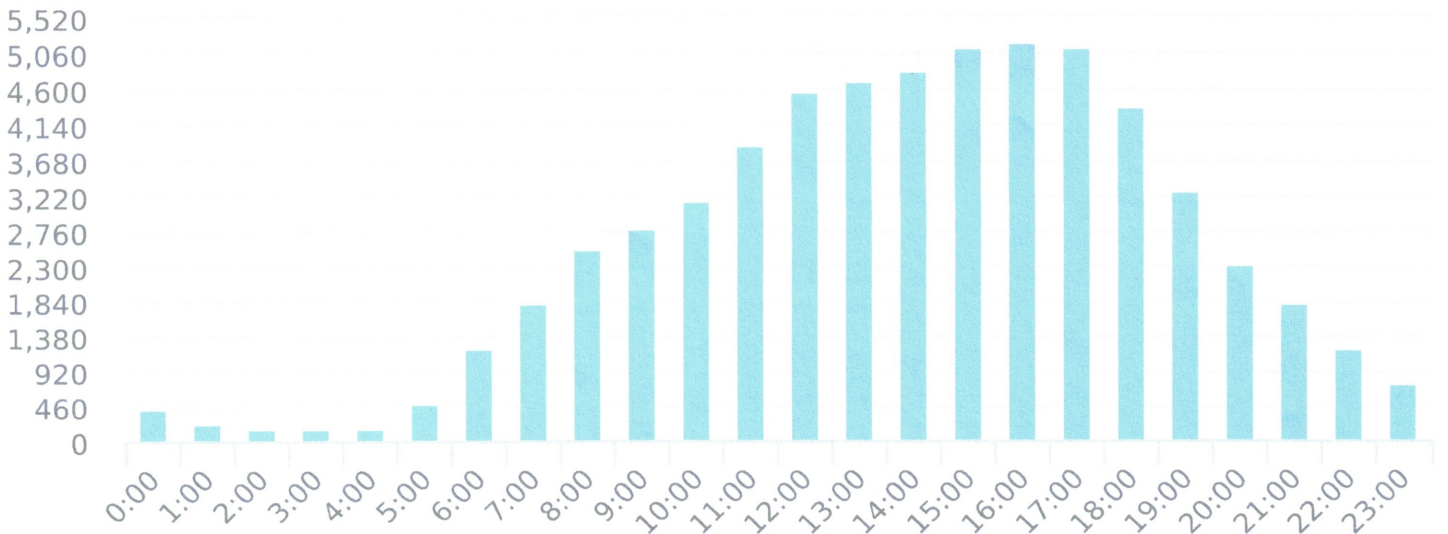

Volume over Time