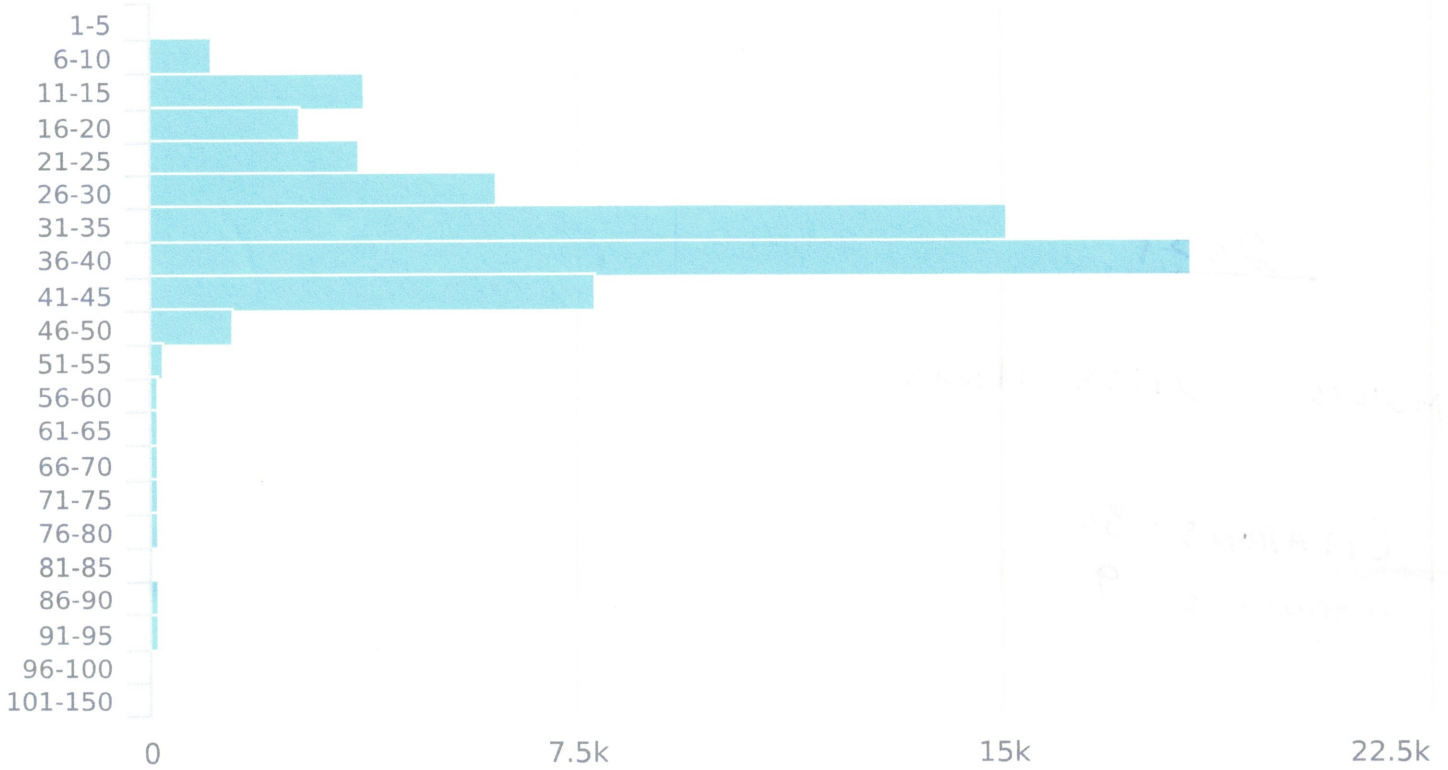

Start: 2026-02-22
End: 2026-03-23
Times: 0:00:00-23:59:59

Speed Bins: Size 5, Range 1 to 150
Time View: By Hour (Total Volumes)

Total Volume by Speed Distribution