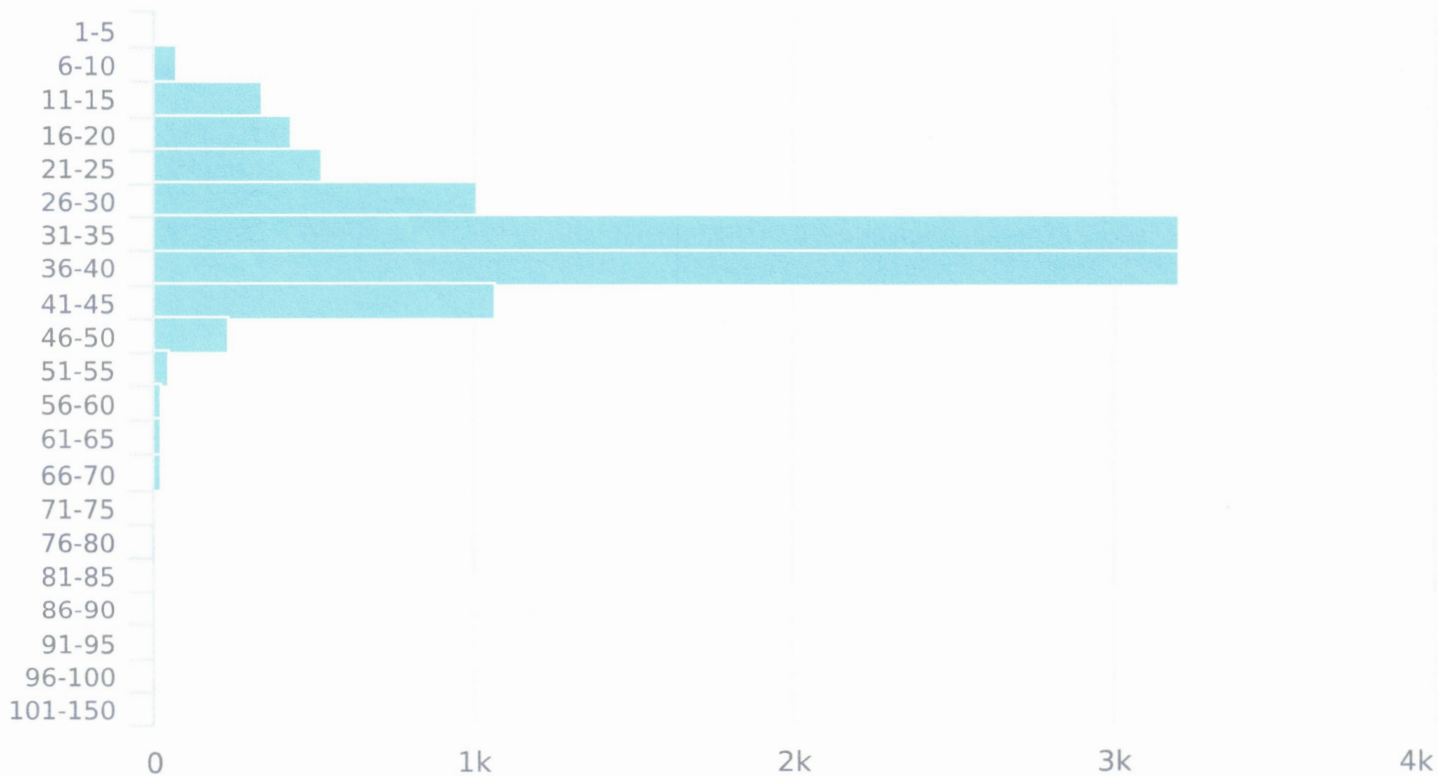

Start: 2025-09-11
End: 2025-10-10
Times: 0:00:00-23:59:59

Speed Bins: Size 5, Range 1 to 150
Time View: By Hour (Total Volumes)

Total Volume by Speed Distribution