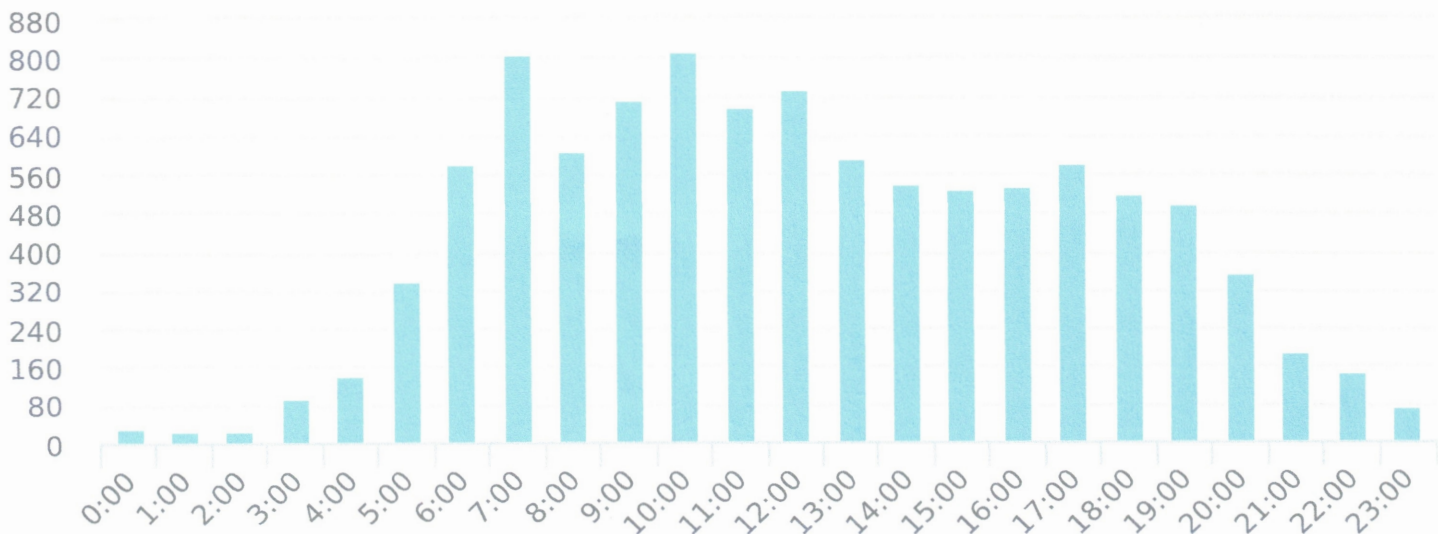

029 or 370

Start: 2025-09-11
End: 2025-10-10
Times: 0:00:00-23:59:59

Speed Bins: Size 5, Range 1 to 150
Time View: By Hour (Total Volumes)

Total Volume by Speed Distribution

Volume over Time

2020

MOTORS 9:20 Hours